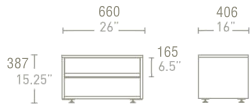

DRIFT NIGHTSTAND

Like the subtle ridges of a snowdrift, the bent ply drawers create a soothing topography. Drawers have ball bearing full extension slides. Hardwood veneers are available in cherry, and walnut.